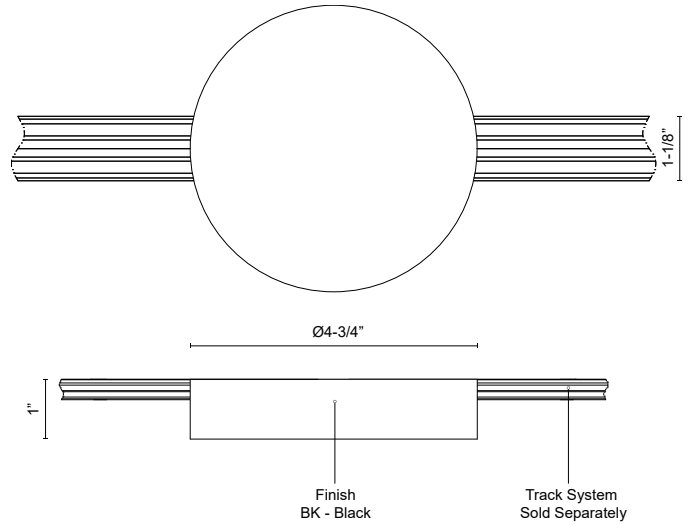

TR989362-BK
 Black

SPECIFICATION DETAILS

Fixture Dimensions	D4-3/4" x H1"
Max Track Length	20m
Wattage	36W
Voltage	120V
Dimming	100% - 10%, TRIAC or ELV Dimmer (Not Included)
Location	Dry

* For custom options, consult factory for details.
 * For warranty information, please visit www.kuzcolighting.com/warranty

DESCRIPTION

Center Feed Canopy can be placed anywhere on the Trilo track with rail cutouts on either side of the circular body.

COMMENT